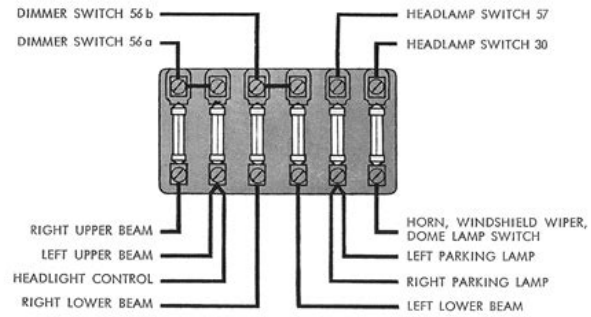

I Need D Wiring Diagram Of The Electronic Injection S10 4

Table of Contents

I Need D Wiring Diagram Of The Electronic Injection S10 4	3
Chevrolet S10 Wiring Diagram Free Wiring Diagram	4
S10 Wiring Diagram Wirings Diagram	5
2002 Chevy S10 43 Can I Have The Wiring Diagram For The	6
Chevy S10 Wiring Diagram My Wiring Diagram	7
2000 Chevy S10 Wiring Diagram Free Wiring Diagram	8
1982 S10 Ignition Switch Diagram S	9
Chevrolet S	10
V8s10org View Topic	11
Fuel System Control Module Diagnosis	12
Free Chevrolet Vehicles Diagrams Schematics Service	13
Fuse Box Diagram Chevrolet S	14
Poor Mans Repair Guide For Chevylgmc Vortec Fuel Injector	15
How To Install A Tachometer 8 Steps With Pictures	16
Wiring Car Repair Diagrams	17
Free Vehicle Repair Guides Amp Auto Part Diagrams	18
How To Test Injector Wiring It Still Runs	19
Wiring Diagram For Crank Position Sensor On 95 Chev S10 W	20
Troubleshooting Your Tbi Fuel Injection System	21
Ignition System Circuit Diagram 1996	22
43 Liter V6 Vortec Engine Diagram Automotive Parts	23
Wiring Diagram Book	24
Automotive Wiring Diagram Resistor To Coil Connect To	25
Gm Ls Engine Swap Wiring You Can Do At Home	26
How To Repair Fuel Pump Assembly	27